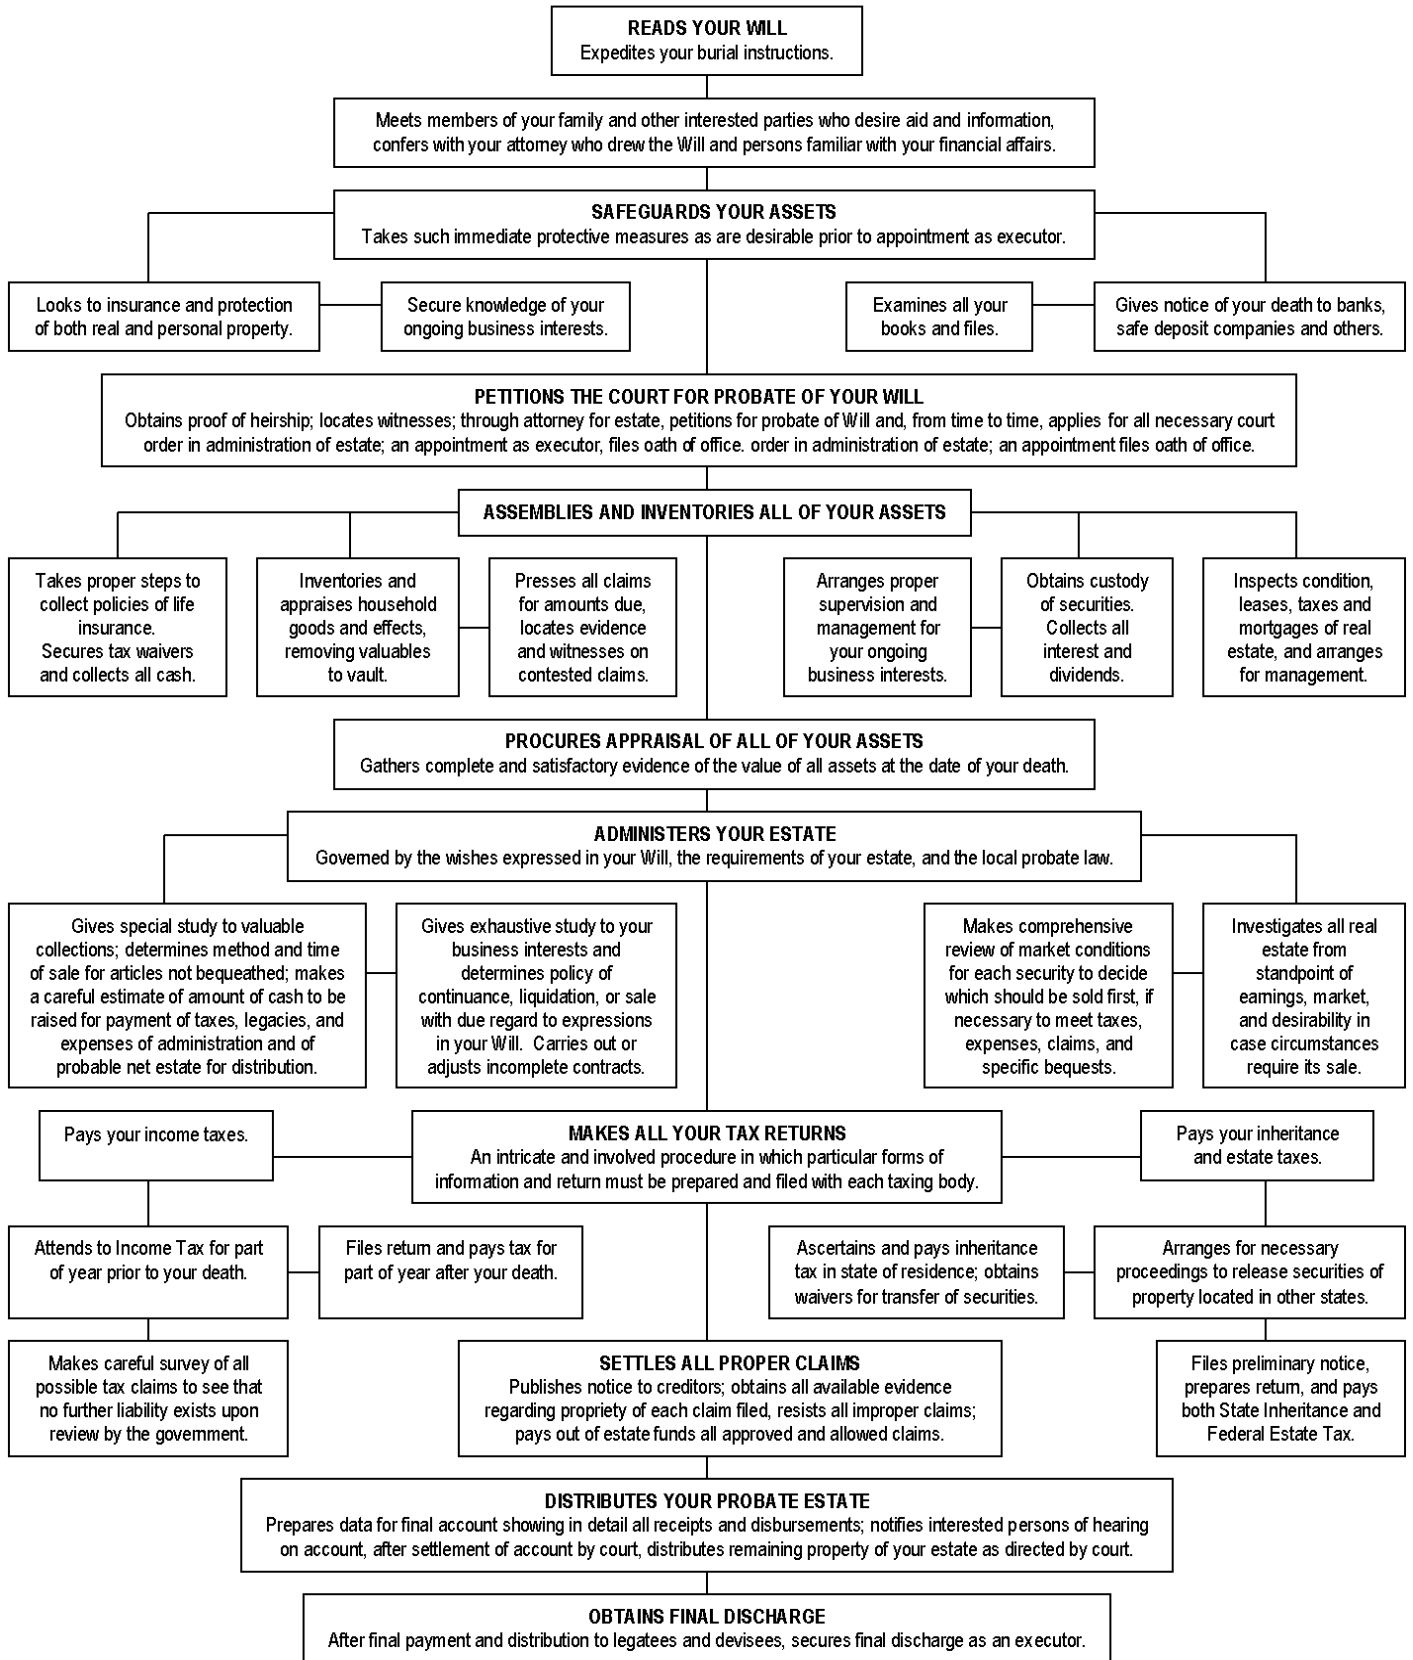

# Estate Executor's Duties During the Probate Process

**Fresno Appraisal Service**

[contact@FresnoAppraisal.info](mailto:contact@FresnoAppraisal.info)

©2009, Investors Empowerment Academy, LLC